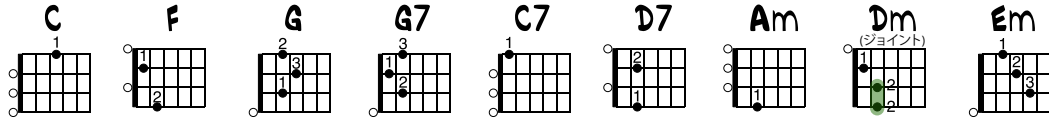

初級課題曲 (さくら)

C TUNING
 ① = A ③ = C
 ② = E ④ = G

A

Ukulele notation for measures 1-4. Chords: C, F, C, F, C. Dynamics: mf.

Ukulele notation for measures 5-8. Chords: G, F, G7, C, C7. First ending bracket over measures 7-8.

Ukulele notation for measures 9-12. Chords: F, D7, G7, C, Am. Second ending bracket over measures 11-12.

B

Ukulele notation for measures 13-16. Chords: F, G7, C, C7, F, G7.

13

C C7 D7 Dm G7

16

C G Am G F C

19